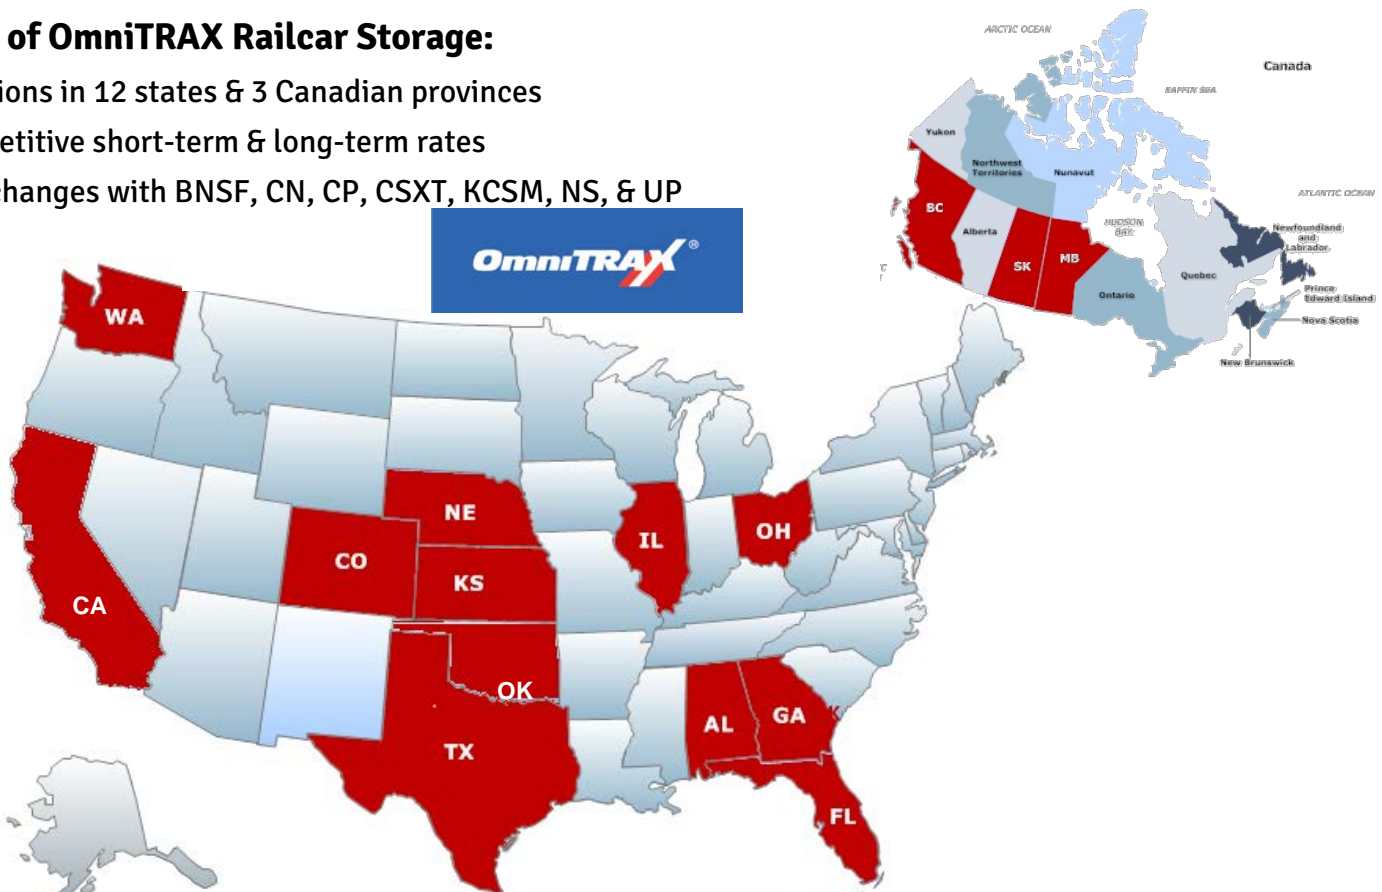

**Benefits of OmniTRAX Railcar Storage:**

- Locations in 12 states & 3 Canadian provinces
- Competitive short-term & long-term rates
- Interchanges with BNSF, CN, CP, CSXT, KCSM, NS, & UP

Railroad	States/Provinces	Interchange RR
Alabama & Tennessee River Railway, LLC	Alabama	CSXT, NS
Brownsville & Rio Grande International Railway, LLC	Texas	BNSF, KCSM, UP
Carlton Trail Railway Company	Saskatchewan	CN
Central Texas & Colorado River Railway, LLC	Texas	BNSF
Chicago Rail Link, LLC	Illinois	BNSF, BRC, CN, CP, CSSB, CSXT, IAIS, IHB, NS, UP
Fulton County Railway, LLC	Georgia	CSXT
Georgia & Florida Railway, LLC	Florida, Georgia	CSXT, NS
Georgia Woodlands Railroad, LLC	Georgia	CSXT
Great Western Railway of Colorado, LLC	Colorado	BNSF, UP
Hudson Bay Railway Company	Manitoba	CN
Illinois Railway, LLC	Illinois	BNSF, CN, CPRS, CSXT, NS, UP
Kettle Falls International Railway, LLC	Washington, British Columbia	BNSF, Grand Forks, IRRS
Manufacturers' Junction Railway, LLC	Illinois	BNSF, CN, CSXT
Nebraska, Kansas & Colorado Railway, LLC	Nebraska, Kansas, Colorado	BNSF, KYLE
Newburgh & South Shore Railroad, LLC	Ohio	CSX, CWRO, NS, WLE
Northern Ohio & Western Railway, LLC	Ohio	CSX, NS
Panhandle Northern Railroad, LLC	Texas	BNSF
Peru Industrial Railroad, LLC	Illinois	IR
Sand Springs Railway Company	Oklahoma	BNSF, SKOL, UP